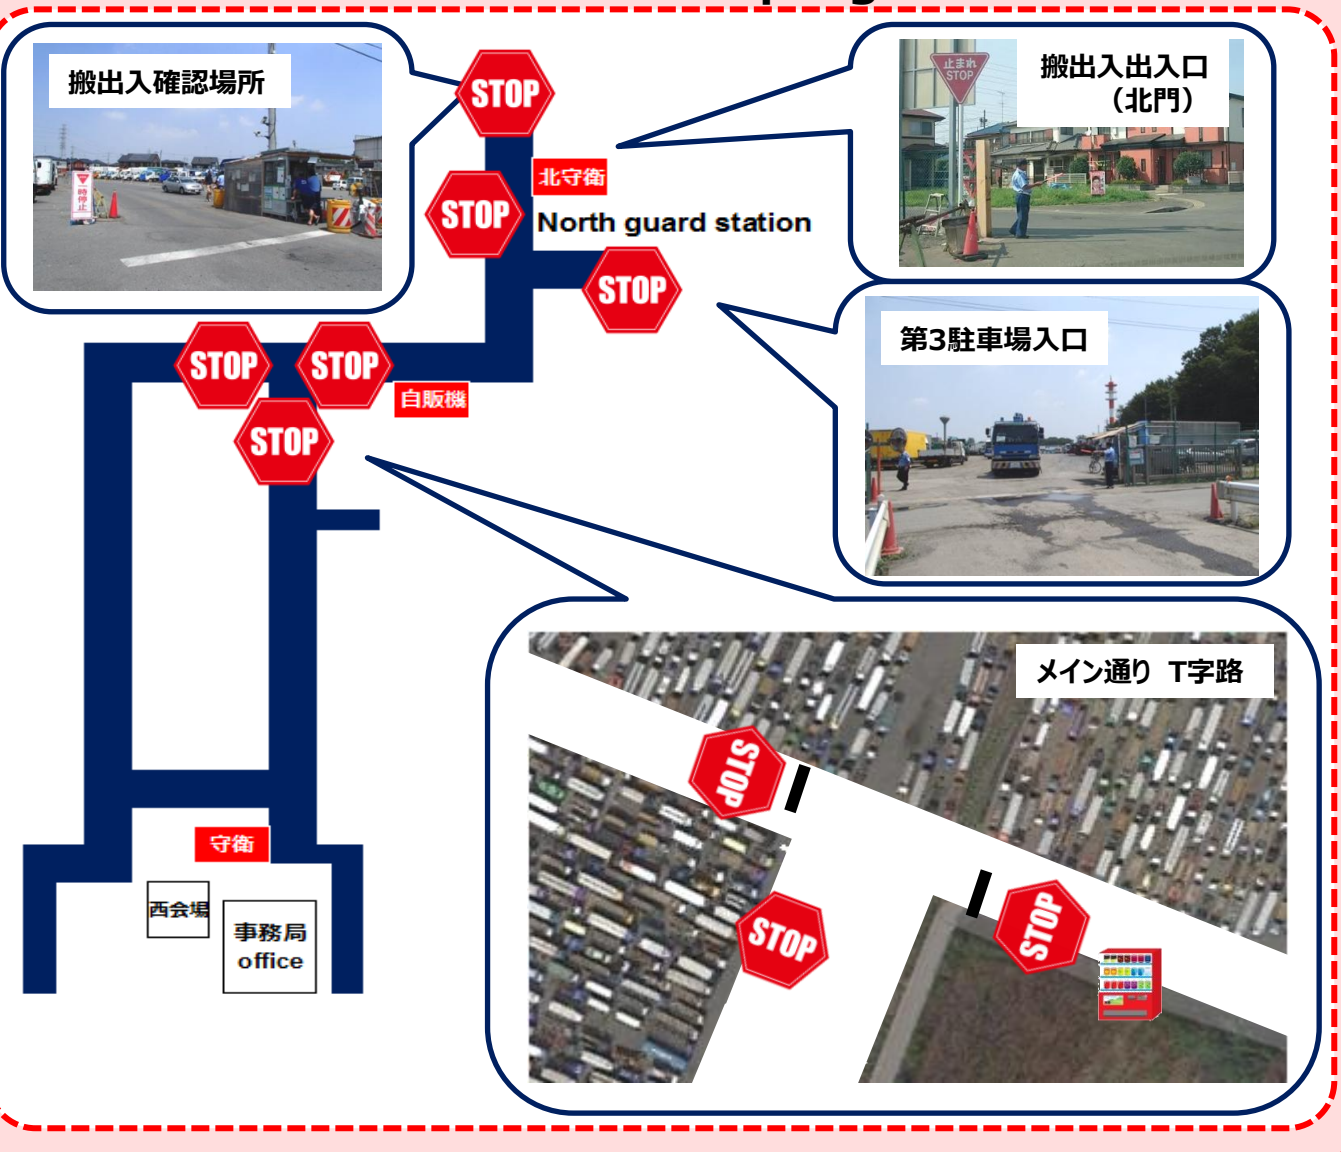

場内の交通ルールと下見時間について

For members: the traffic rules and the time period for preview of vehicle in our yard

- ① **走行時、一時停止の遵守をお願いします**
Please be careful for the stop sign.

- ② **場内走行時の制限速度は30kmです**
The maximum speed in our yard is 30km/h.

- ③ **下見時間は、毎曜日の9時～17時です**
※但し、土曜日の下見時間はオークション終了まで可能です
The time period for preview of vehicle is opened from 9:00 to 17:00 every day except for Saturday.
※It's opened until the auction ends on Saturday.